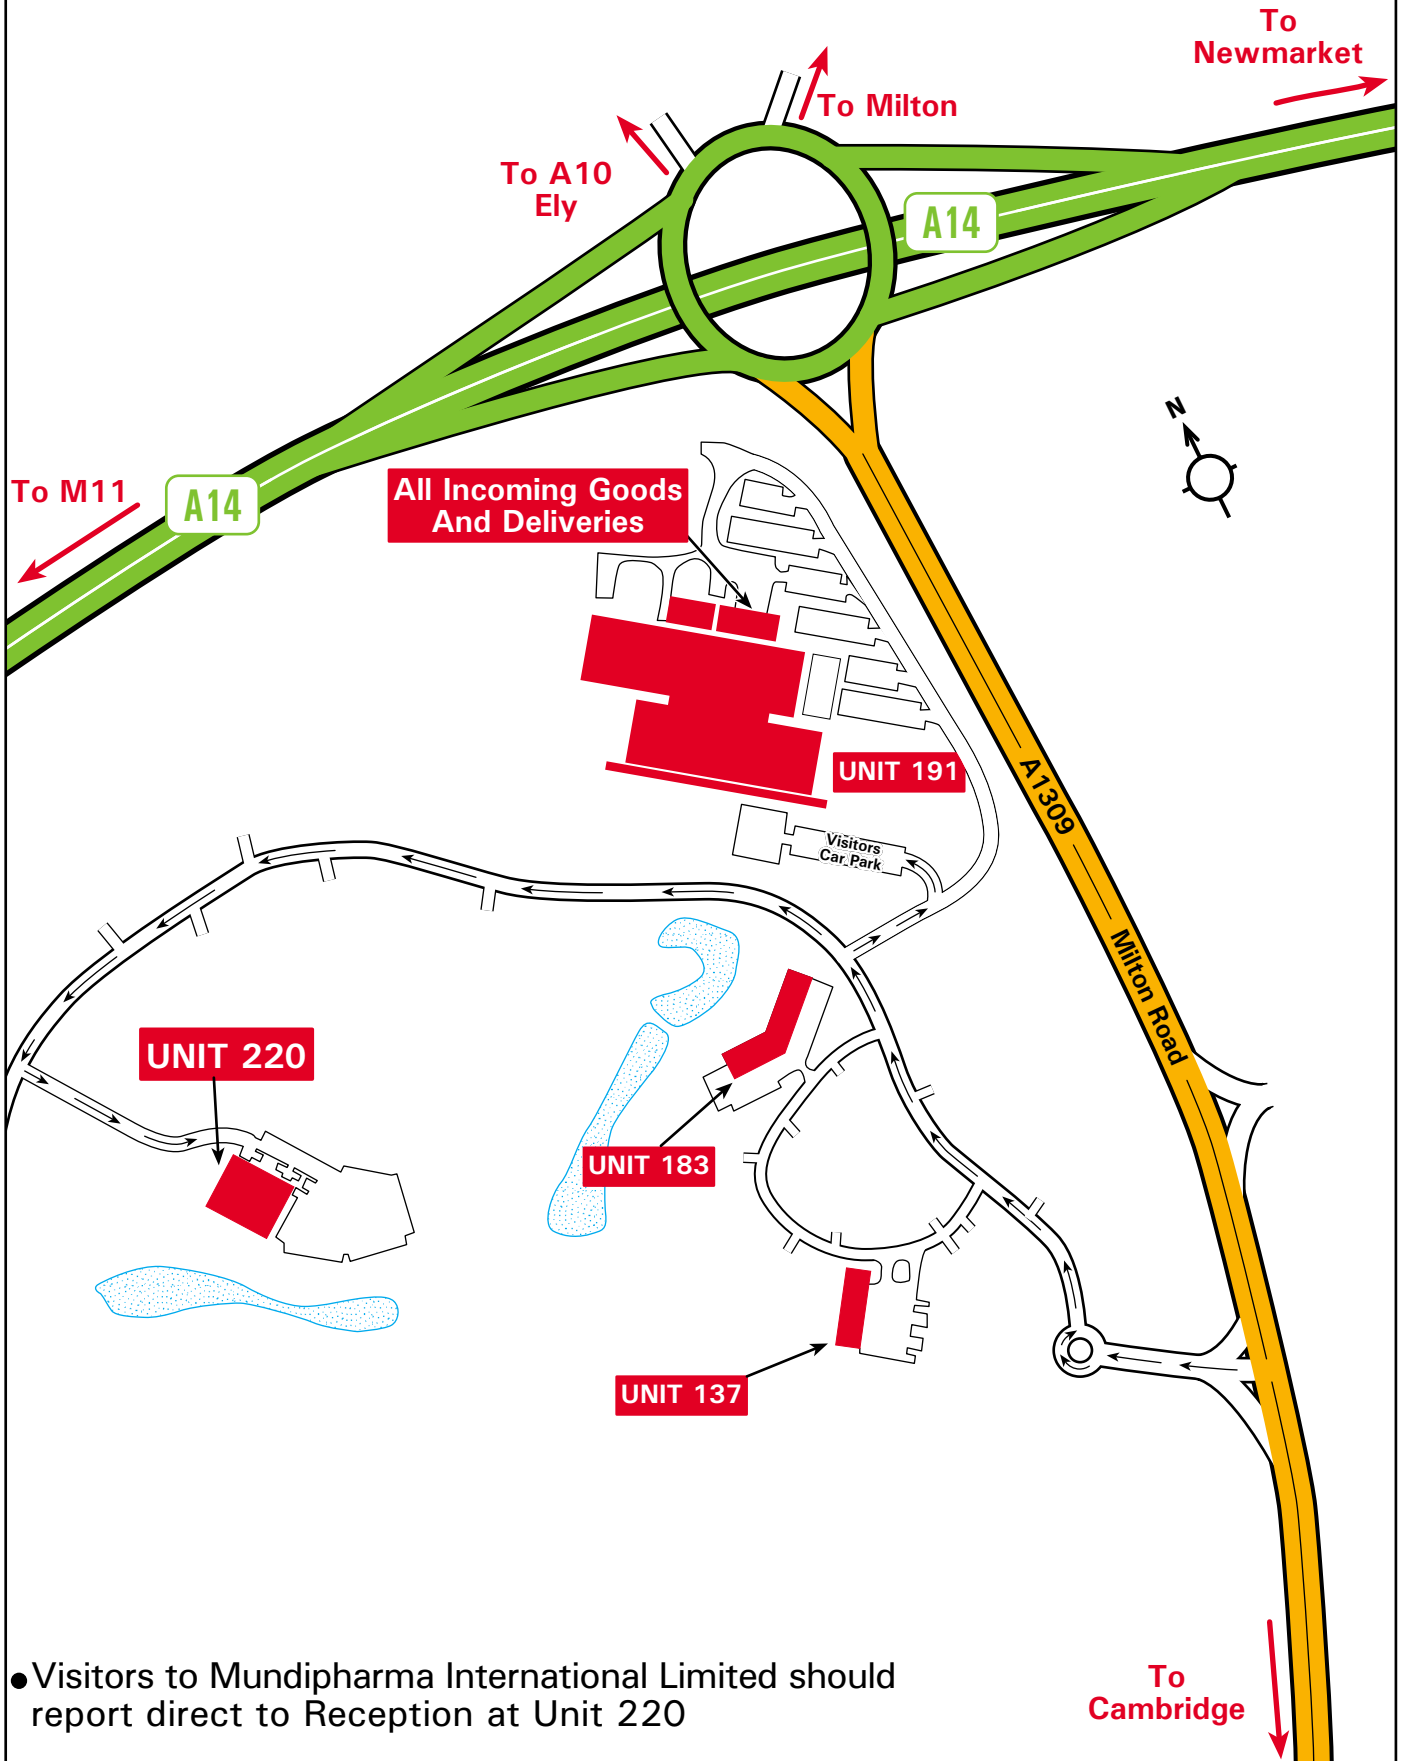

MUNDIPHARMA INTERNATIONAL LIMITED Cambridge Science Park

● Visitors to Mundipharma International Limited should report direct to Reception at Unit 220

To Cambridge